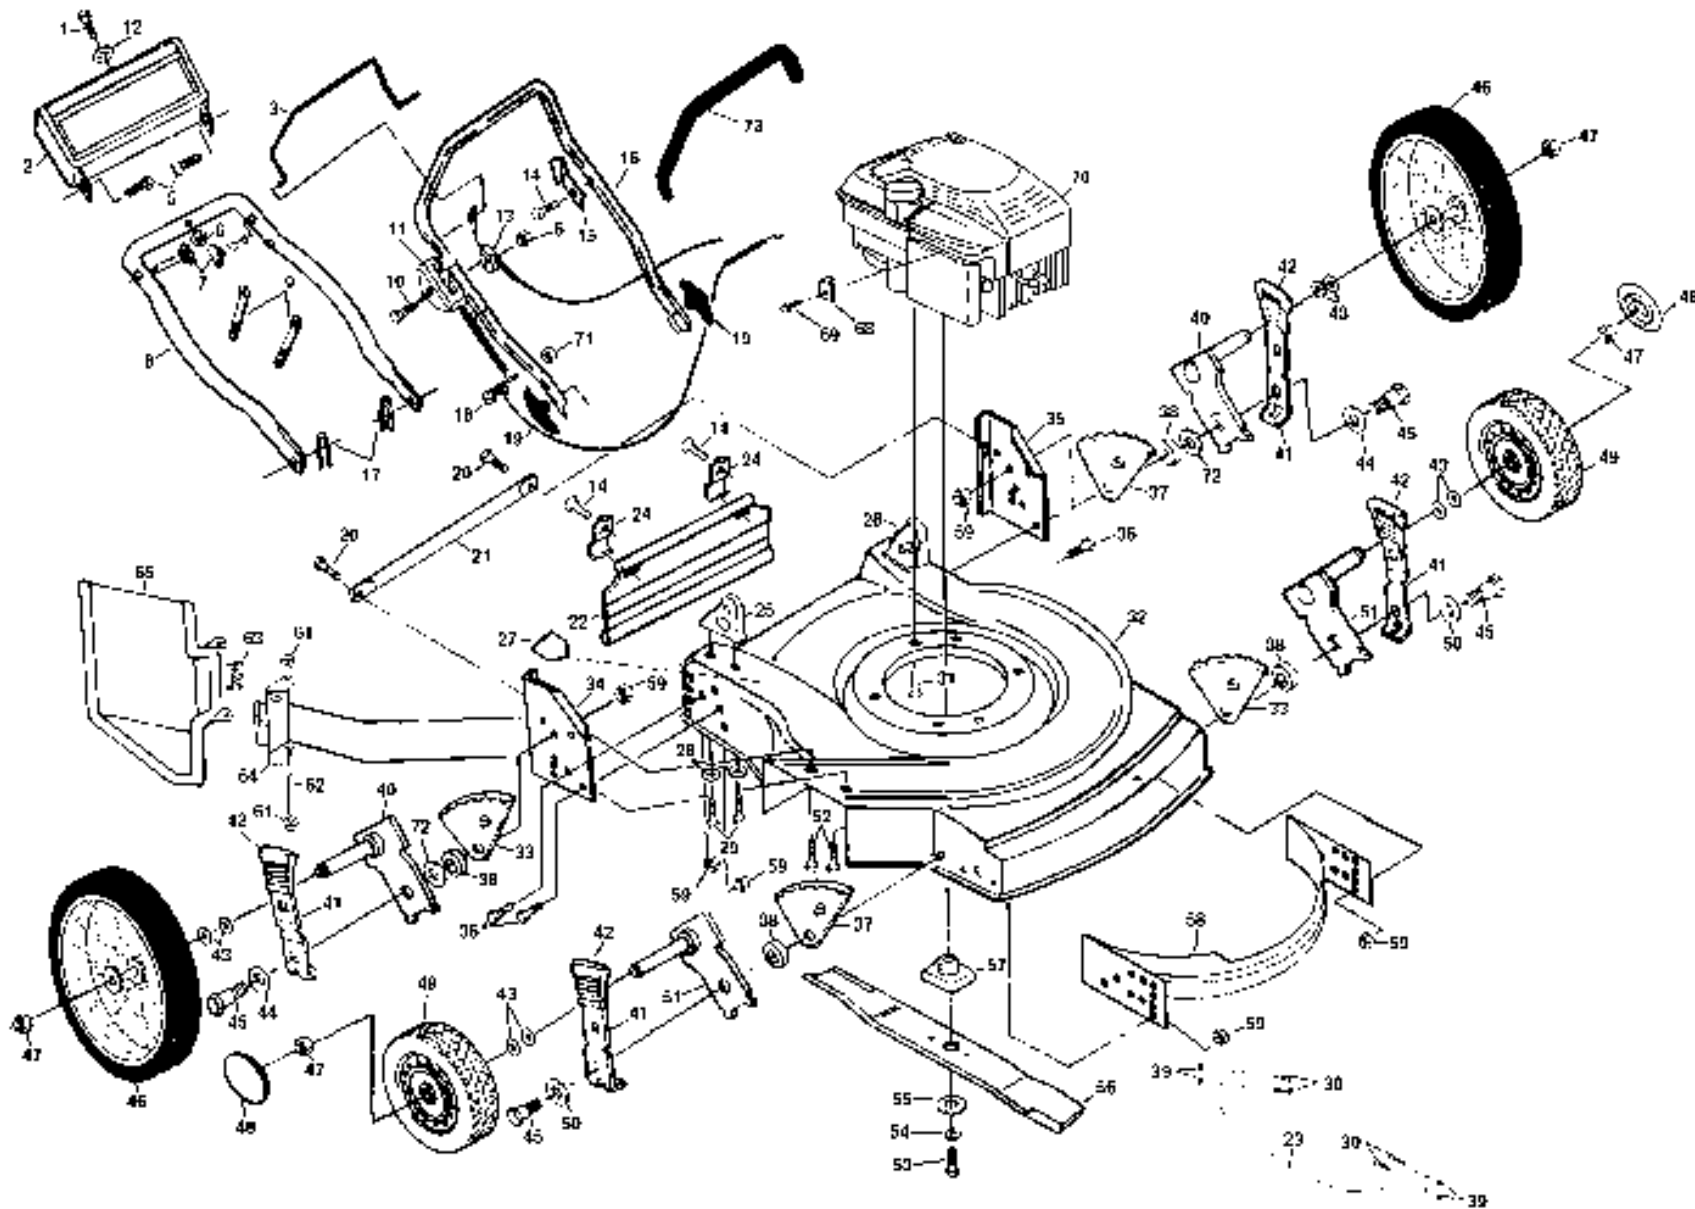

# REPAIR PARTS

## 22" ROTARY LAWN MOWER - - MODEL NO. 56dh (954065901A)